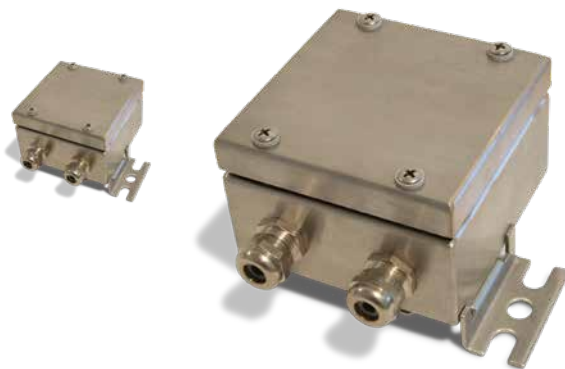

## JBSS

### One-Cell Junction Box

### Specifications

**Cable Fittings:**

Cord grip

**Enclosure:**

Stainless steel

**Connection:**

Terminal block

**Dimensions:**

### Standard Features

- Connection device for one load cell
- Connection for one speed pickup