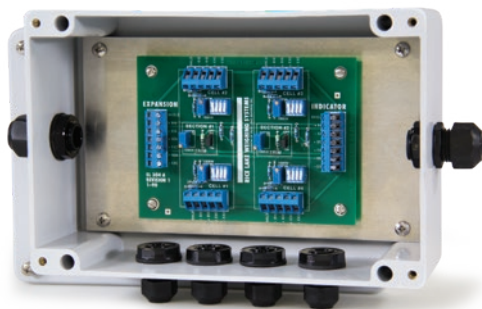

# EL304A

Signal Trim Junction Box

## Specifications

**Cable Fittings:**

- (4) nylon cable strain reliefs 2-6 mm
- (2) nylon cable strain reliefs 6-9 mm

**Connectors:**

Electrovert 5 mm miniature screw terminals.  
Maximum wire size # 14 AWG

**Trimming:**

Individual cell and section, signal trim

**Potentiometers:**

100.000 ohms, 25-turn cermet

**Enclosure:**

FRP NEMA 4X, 40 PSI washdown

**Circuit Board:**

140 x 102 mm with anti-fungal coating

## Standard Features

- Fiberglass-Reinforced Polyester (FRP), NEMA Type 4X enclosure
- Strain relief cable fittings
- Individual cell signal disconnect switches
- Number of cells: Two to four single cells (even number of cells only)
- Expansion port