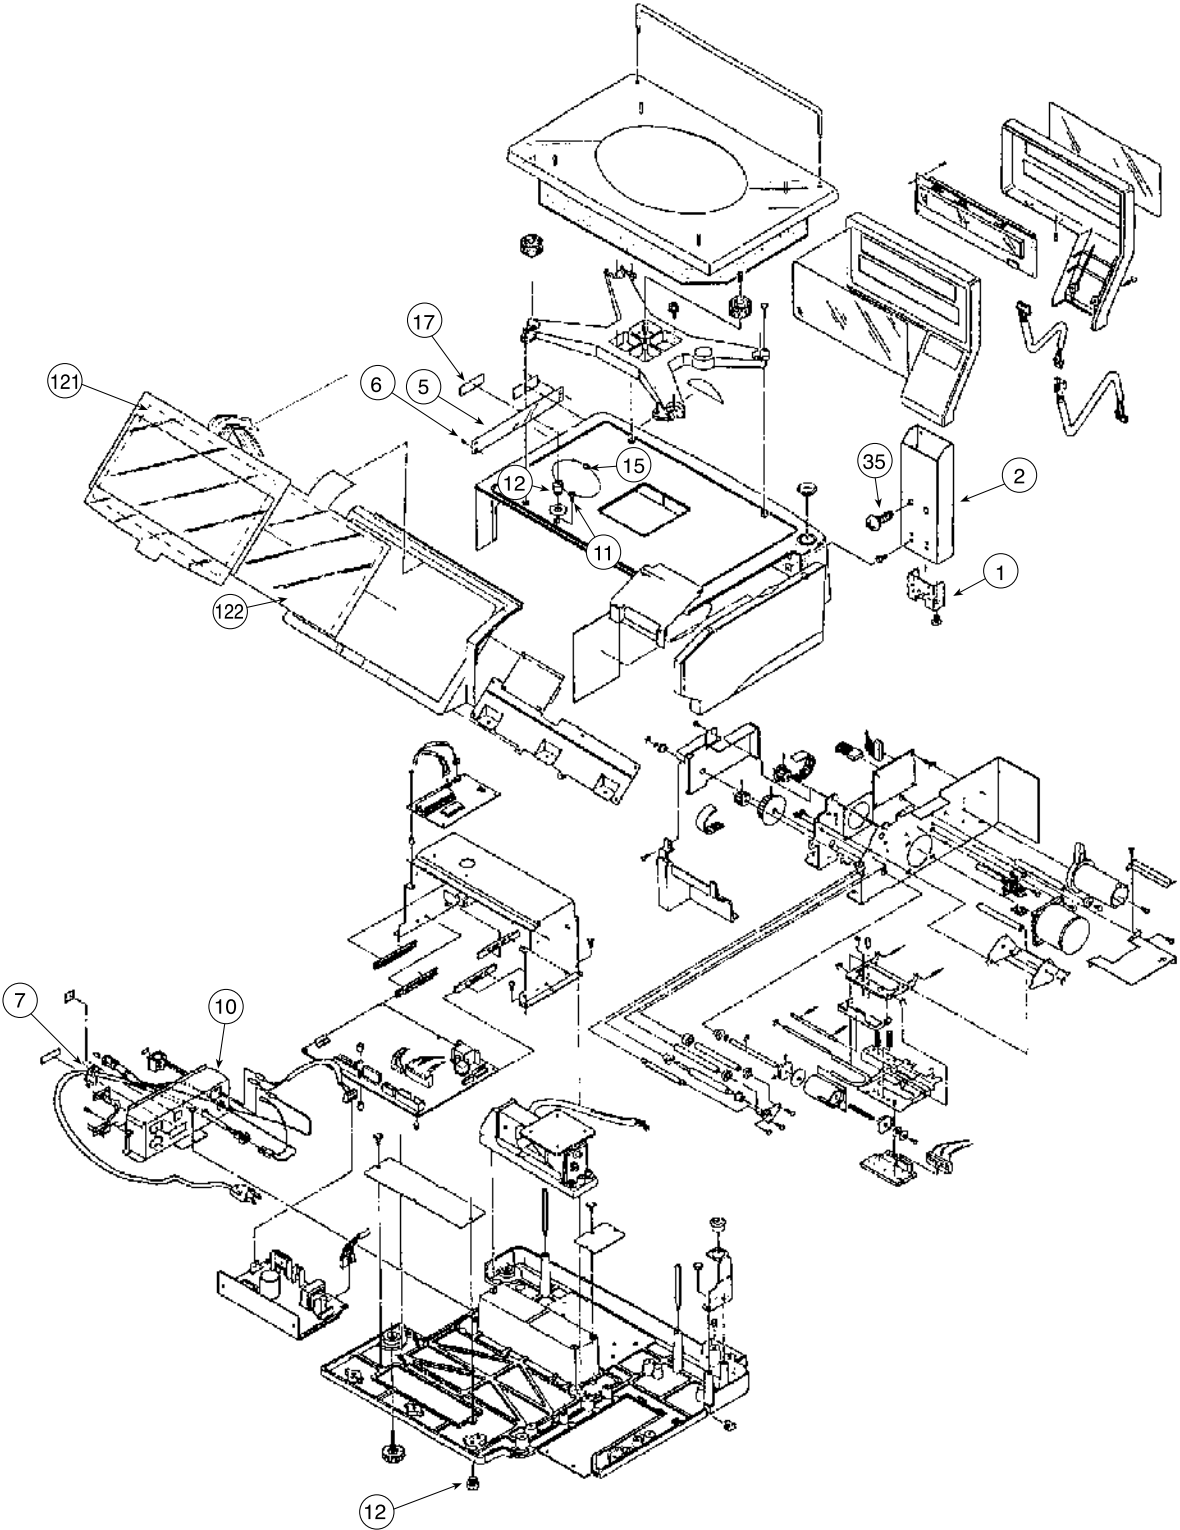

BC-3000

Mechanical Assembly

Part Number/Price

Ref#	Part#	Description	Price
1	45119	Display pole bracket, 40-1346-36	Consult
2	45120	Pole display, 44-3756-27	Consult
5	45123	Nameplate, spec., 47-3377-02	Consult
6	42734	Push rivet, 00-4761-06	Consult
7	45124	Accessory, bush, cable, 43-3820-07	Consult
10	48261	Bracket, connector, 39-1639-15	Consult
11	45128	Screw, 00-6609-00	Consult
12	45129	Seal screw, 01-4678-07	Consult
15	42735	Sealing, stamp, 89-1457-01	Consult
17	45131	Nameplate, explanation, 24-0761-09	Consult
35	45137	Step screw, 89-1486-09	Consult
121	47226	Spacer adhesive, transparent sheet, 40-3658-08	Consult
122	47225	Keyboard sheet, transparent, includes adhesive spacer, 40-365-01	Consult

(Diagram BC-3000-C)

BC-3000

Mechanical Assembly

BC-3000-C

Parts not listed are no longer available. Some parts listed may not be available.

Discontinued Scales