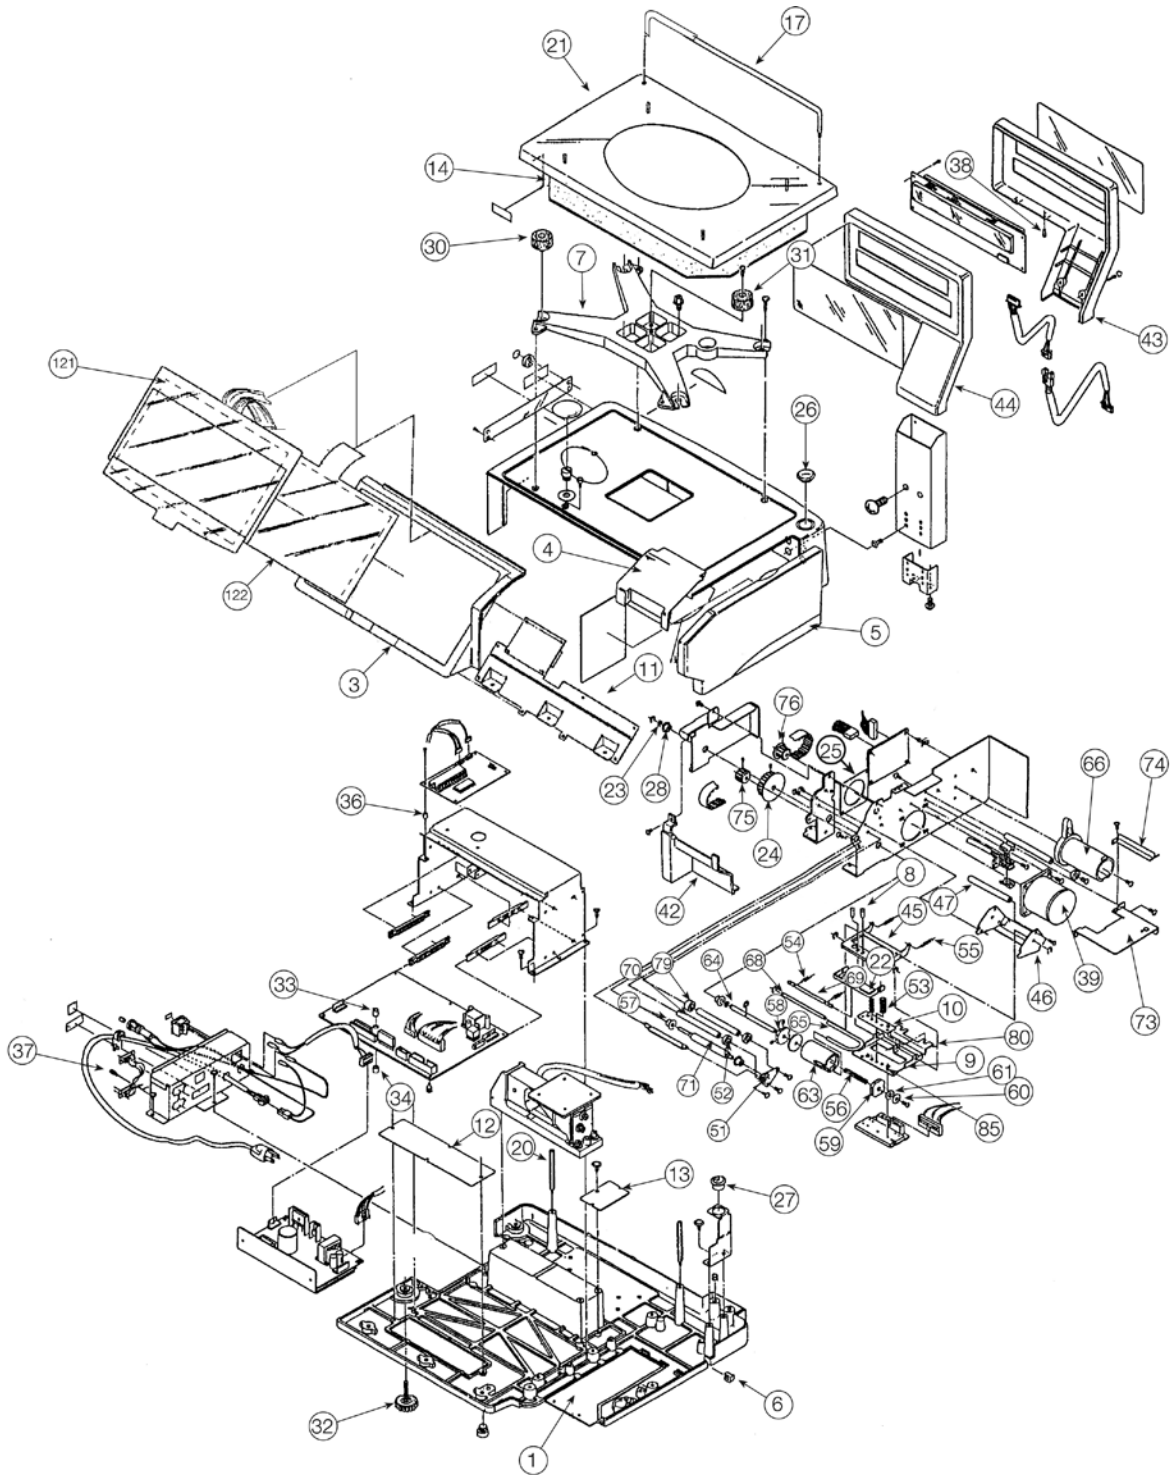

BC-3000

Mechanical Assembly

Part Number/Price

Ref#	Part#	Description	Price
51	45199	Plate B, frame, 39-6588-08	Consult
52	45201	Guide, label, 20-6991-11	Consult
53	45203	Spring, coil, compressive, 00-6375-09	Consult
54	45204	Spring, coil, tension, 00-6376-02	Consult
55	45206	Spring, coil, tension, 00-6377-06	Consult
56	45207	Spring, coil, compressive, 00-6213-18	Consult
57	44330	Radial bearing, 00-3682-01	Consult
58	45209	Spacer, 89-2178-05	Consult
59	45211	Spacer, 89-2179-09	Consult
60	45213	Collar, washer, 00-6506-00	Consult
61	45214	Collar, washer, 00-6306-01	Consult
63	45217	Bobbin, 42-1273-05	Consult
64	45218	Winding shaft, 00-6185-17	Consult
65	44224	Pin, type U, 00-6186-01	Consult
66	45219	Bobbin label, 17-3305-07	Consult
68	45221	Shaft, fulcrum, 00-6168-13	Consult
69	45222	Shaft, lock, 49-6373-12	Consult
70	45223	Threaded rod, round, FF, 50-6308-04	Consult
71	45224	Roller, printer, 42-1238-04	Consult
73	45226	Label, label, 40-3638-12	Consult
74	45227	Label press, 00-6188-09	Consult
75	45228	Timing pulley, 12XL037, 00-6545-05	Consult
76	45229	Timing pulley, XL, AF, 41-1527-03	Consult
79	45232	Guide label, 08-7084-42	Consult
80	45233	Cutter, receipt, 89-1359-09	Consult
85	41633	Screw, cap, M3x6, 02-1922-02	Consult
121	47226	Spacer adhesive, transparent sheet, 40-3658-08	Consult
122	47225	Keyboard sheet, transparent, includes adhesive spacer, 40-365-01	Consult

(Diagram BC-3000-B)

Note: See drawing BC-3000-C for additional parts.

BC-3000

Mechanical Assembly

BC-3000-B

Parts not listed are no longer available. Some parts listed may not be available.

An ISO 9001 registered company ©2019 Rice Lake Weighing Systems 05/19 Prices and specifications subject to change without notice. Visit ricelake.com for current prices.