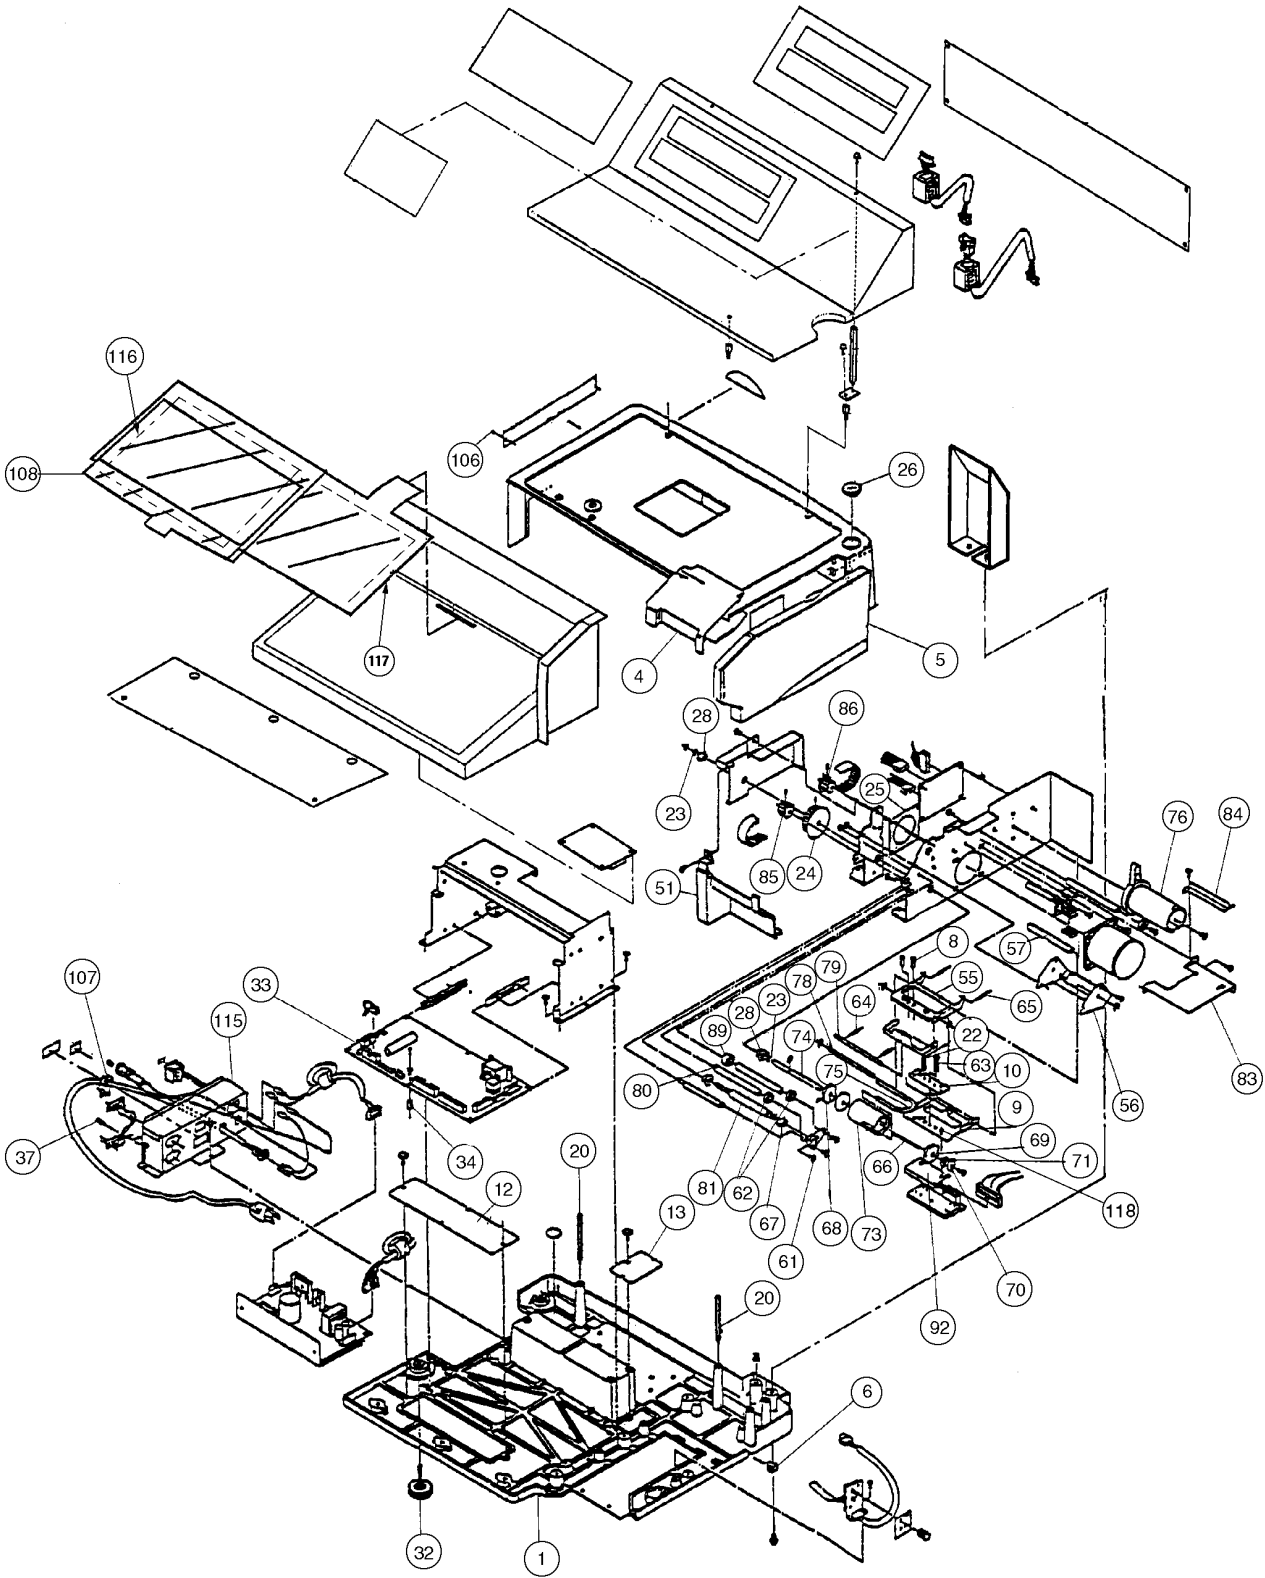

AC-3000FN

Mechanical Assembly

AC-3000FN-A

Parts not listed are no longer available. Some parts listed may not be available.

An ISO 9001 registered company ©2019 Rice Lake Weighing Systems 05/19 Prices and specifications subject to change without notice. Visit ricelake.com for current prices.