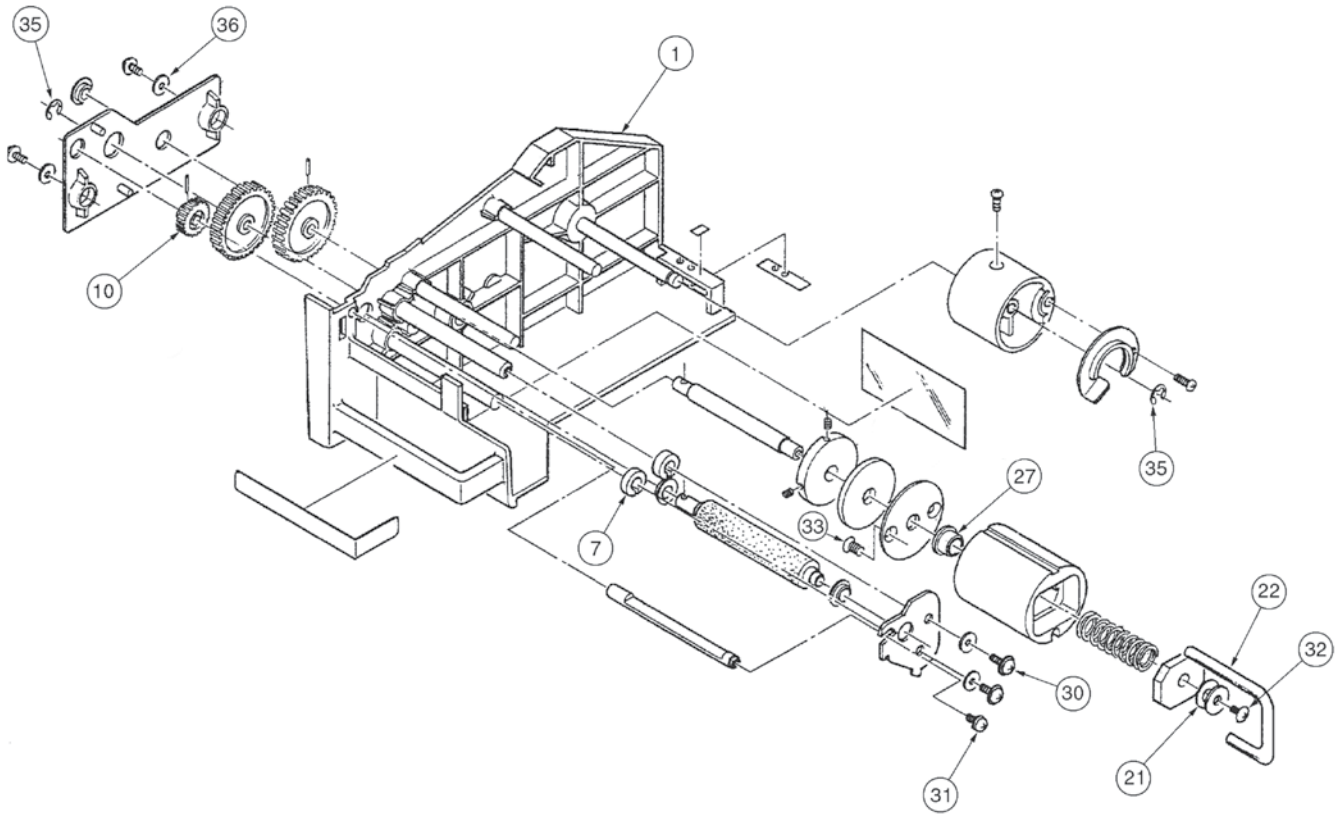

AC-3000

Cassette Unit

Part Number/Price

Ref#	Part#	Description	Price
1	50151	Body, cassette, 39-6553-08	Consult
7	45201	Guide, media, 20-6991-11	Consult
10	46964	Gear, flat, C, 03-1130-07	Consult
21	45214	Collar, washer, 00-6306-01	Consult
22	47233	Pin, U shaped, 46-2679-06	Consult
27	50156	Bushing, 02-5806-08	Consult
30	50157	Screw, cross pan head, 00-8490-01	Consult
31	50158	Screw, cross pan head, BWA S2P2, 02-3645-08	Consult
32	41732	Screw, cross truss, 00-0237-06	Consult
33	50159	Tapping screw, cross pan head, 00-7400-02	Consult
35	46984	E-ring, 00-0288-06	Consult
36	48237	Washer, plain, 00-0142-06	Consult

(Diagram AC-3000-D)

AC-3000-D